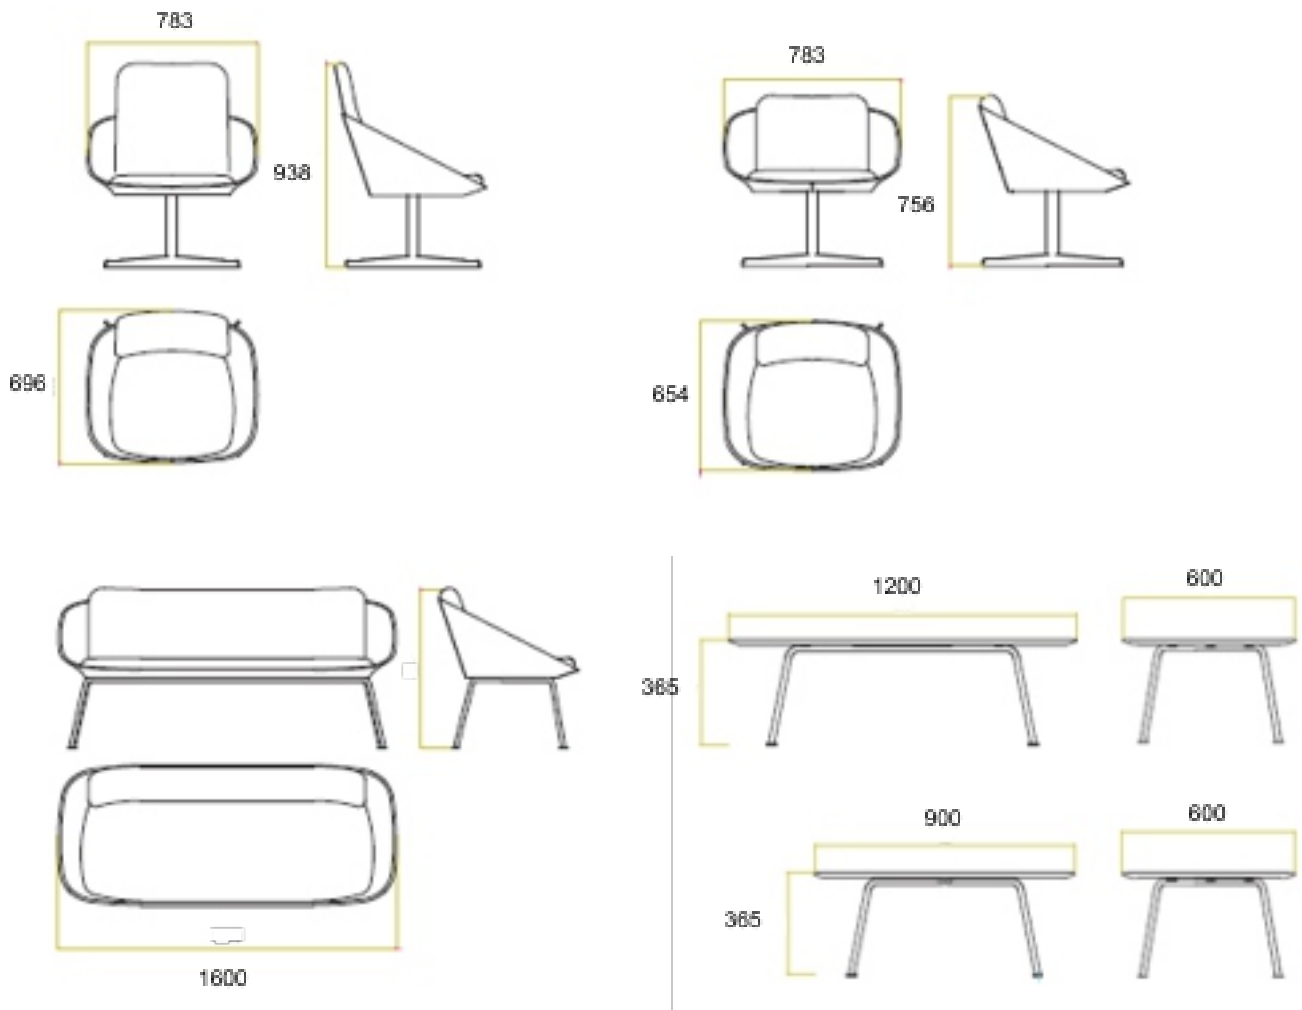

David Fox

<http://www.davidfoxdesign.co.uk>

Dishy is inspired by the soft squarish shapes of ceramic tableware, and is produced in the UK and Ireland by Ocee design

Design registration OHIM

0021135848-0004  
0021135848-0005  
0021135848-0006