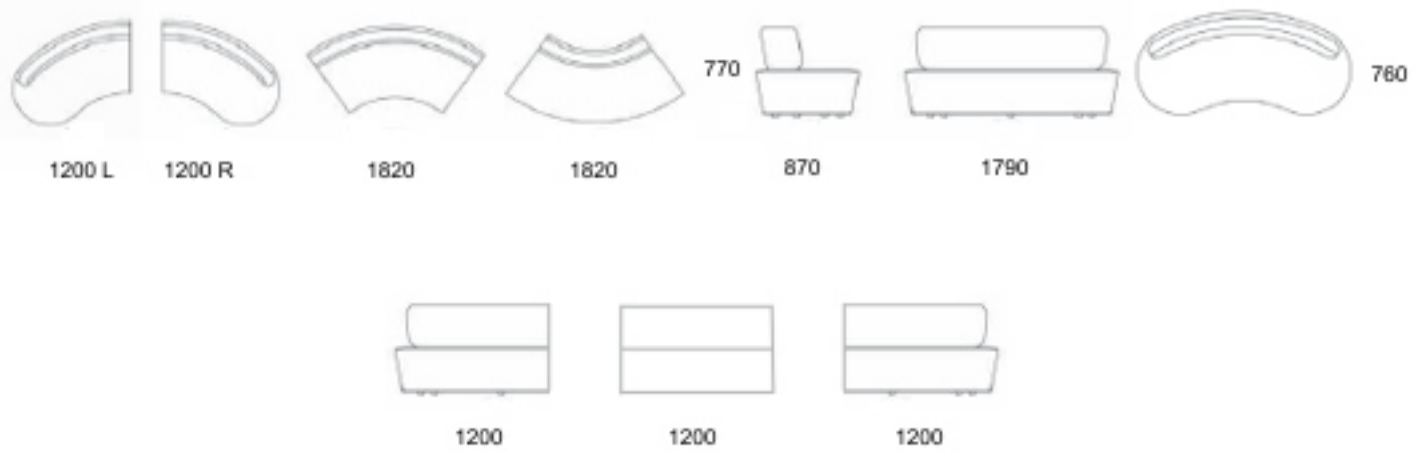

Pinto is a modular sofa system. Individual units with poofs can be scattered loosely like the pinto bean "the source of inspiration" or modular units can be arrange for any interior landscape. Produced by Berenn

Shown in these images with the Pinto laptop and coffee table